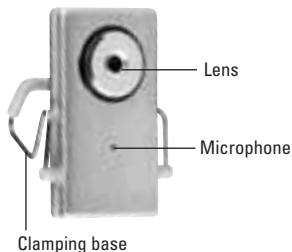

System requirements:

- MAC OS 10.4.08 or higher

Webcam installation

Clamp the webcam on your macbook screen.

Thanks to USB video class technology, the driver installation that was previously required is no longer necessary. Insert the USB plug of the webcam into a free USB 2.0 port on your macbook and wait a moment until the operating system detects the device.