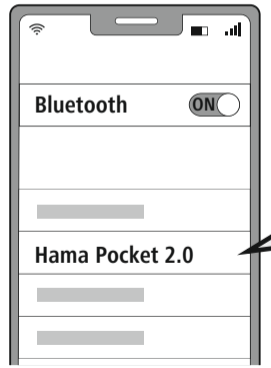

zZz

8min

STAND BY

30min

max. 1m

www.hama.com  
00173193  
→ Downloads

<https://www.hama.com/00173193>

**hama**