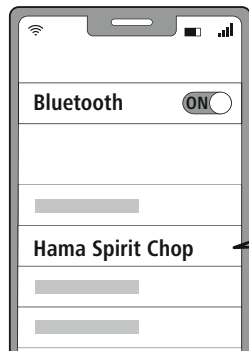

Password

0000

	ON		
	OFF		
	Siri / Google		

www.hama.com

00184125,
00184126,
00184127,
00184128

→ Downloads

www.hama.com/184125

Service & Support

www.hama.com

+49 9091 502-0

D GB

hama

Hama GmbH & Co KG
86652 Monheim / Germany

*The *Bluetooth*® word mark and logos are registered trademarks owned by the Bluetooth SIG, Inc. and any use of such marks by Hama GmbH & Co KG is under license. Other trademarks and trade names are those of their respective owners.*

00184125_26_27_28/08.22