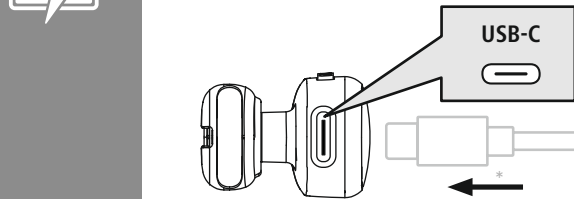

hama

00184184

BLUETOOTH® MONO HEADSET "MyVoice Essential"

ON: ⌚ 2-3s → ☐ „Power on”

OFF: ⌚ 5-6s → ☐ „Power off”

L

M

S

*not included